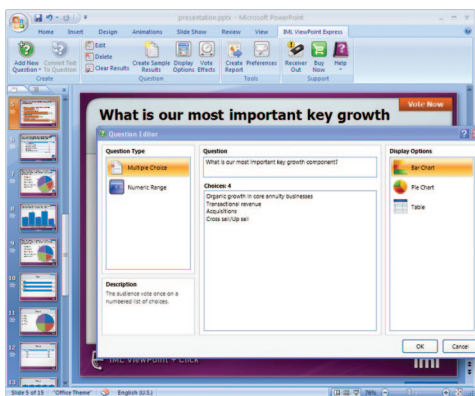

For more information, please contact:
Email: info-us@imlworldwide.com

iml
central.imlworldwide.com

IML CLICK & IML VIEWPOINT EXPRESS

Communicate complex ideas with the click of a button.

1. Create

Create interactive questions directly in PowerPoint

2. Interact

Your audience interacts instantly using their own wireless IML Clicks

3. Communicate

Discuss results live or analyze detailed data at a later date

Ask a question - any question

IML ViewPoint Express enables your audience to quickly vote on multiple choice and numeric range questions using the IML Click keypads. Results are instantly created with a variety of display and charting options. The entire system works with what you already know - PowerPoint and Excel. IML ViewPoint Express questions can be formatted with the click of a button using any of the PowerPoint tools you're already familiar with. When your presentation is done, simply click the 'Create Reports' button and Excel automatically opens up with all of the valuable data you just collected. It's really that easy!